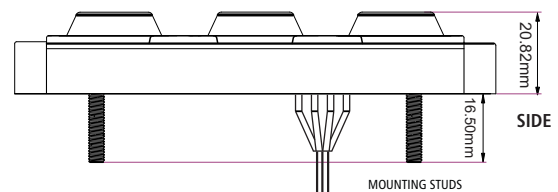

# SPECIFICATIONS

## MECHANICAL

Connector	Deutsch DT04-4P, Molex 19418-0004, Micro-C and more
Switch Life	3 Million operations
Mechanical Shock	X, Y, Z 50Gs 11ms
Vibration	X, Y, Z 10 - 150Hz 0.15mm amp
Mounting Studs	#10-32 CDS-510 phosphor bronze, electroplated bright tin
Keypad	Silicone rubber with polyurethane hardcoat
Operating Temperature	-40°C to +85°C
Storage Temperature	-40°C to +85°C
Thermal Shock	-40° to +72°C @4°C/Min
Humidity	0 to 98% (no condensation)
UV Protection / Salt Spray	UVB 400 hours / Per ASTM B117
Chemical Resistance	DEET, Engine Cleaner, Isopropyl Alcohol, Suntan Lotion, Multi-Purpose Cleaner, Orange Citrus Cleaner
Ingress Protection	IP68/NEMA6
Size (Millimetres)	97.54mm x 65.68mm x 20.82mm
Weight (Grams)	124g

## DIMENSIONS

Connection Wire Lengths  
From PCB: 304.8mm

PIN	WIRE	COLOUR	FUNCTION
1	RED		+12/24Vdc
2	BLACK		GROUND
3	YELLOW		CAN H
4	GREEN		CAN L

\* Diagrams are NOT to scale