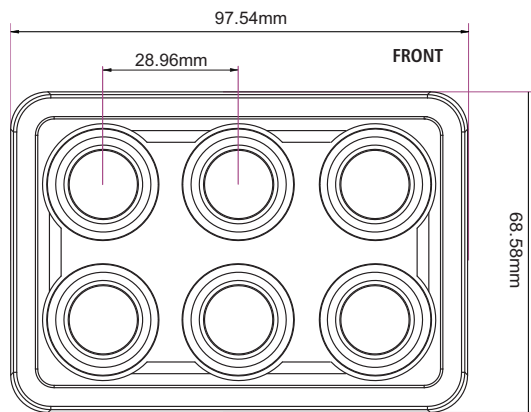

# SPECIFICATIONS

## MECHANICAL

Connector	Deutsch DT04-4P, Molex 19418-0004, Micro-C and more
Switch Life	3 Million operations
Mechanical Shock	X, Y, Z 50Gs 11ms
Vibration	X, Y, Z 10 - 150Hz 0.15mm amp
Mounting Studs	#10-32 CDS-510 phosphor bronze, electroplated bright tin
Keypad	Silicone rubber with polyurethane hardcoat
Operating Temperature	-40°C to +85°C
Storage Temperature	-40°C to +85°C
Thermal Shock	-40° to +72°C @4°C/Min
Humidity	0 to 98% (no condensation)
UV Protection / Salt Spray	UVB 400 hours / Per ASTM B117
Chemical Resistance	DEET, Engine Cleaner, Isopropyl Alcohol, Suntan Lotion, Multi-Purpose Cleaner, Orange Citrus Cleaner
Ingress Protection	IP68/NEMA6
Size (Millimetres)	97.54mm x 65.68mm x 20.82mm
Weight (Grams)	124g

## DIMENSIONS

Connection Wire Lengths  
From PCB: 304.8mm

PIN	WIRE	COLOUR	FUNCTION
1	RED		+12/24Vdc
2	BLACK		GROUND
3	YELLOW		CAN H
4	GREEN		CAN L

\* Diagrams are NOT to scale

### MOUNT ON A FLAT SURFACE ONLY

Part Number: GEC-PKU2300M

Nut Size\*: 10-32 UNF S/S

Washer Sizes: M5 Spring Washer S/S, M5 Flat Washer S/S

Torque Maximum: 7 +/- 1 in. lbs

\* DO NOT USE NYLOC NUTS