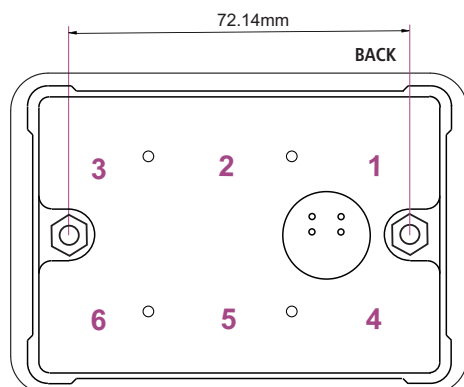

# SPECIFICATIONS

## MECHANICAL

Connector	Deutsch DT04-4P, Molex 19418-0004, Micro-C and more
Switch Life	3 Million operations
Mechanical Shock	X, Y, Z 50Gs 11ms
Vibration	X, Y, Z 10 - 150Hz 0.15mm amp
Mounting Studs	#10-32 CDS-510 phosphor bronze, electroplated bright tin
Keypad	Silicone rubber with polyurethane hardcoat
Operating Temperature	-40°C to +85°C
Storage Temperature	-40°C to +85°C
Thermal Shock	-40° to +72°C @4°C/Min
Humidity	0 to 98% (no condensation)
UV Protection / Salt Spray	UVB 400 hours / Per ASTM B117
Chemical Resistance	DEET, Engine Cleaner, Isopropyl Alcohol, Suntan Lotion, Multi-Purpose Cleaner, Orange Citrus Cleaner
Ingress Protection	IP68/NEMA6
Size (Millimetres)	97.54mm x 65.68mm x 20.82mm
Weight (Grams)	124g

## DIMENSIONS

Connection Wire Lengths  
From PCB: 304.8mm

PIN	WIRE	COLOUR	FUNCTION
1	RED		+12/24Vdc
2	BLACK		GROUND
3	YELLOW		CAN H
4	GREEN		CAN L

\* Diagrams are NOT to scale