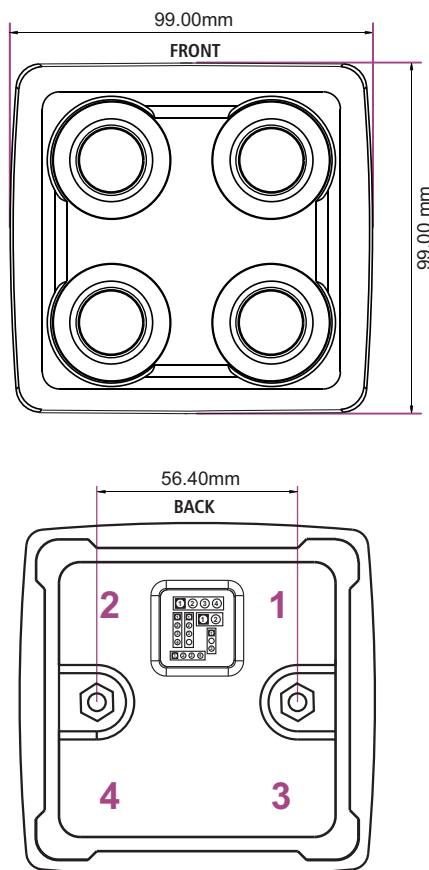

# SPECIFICATIONS

## MECHANICAL

Connector	Deutsch DT04-4P, Molex 19418-0004, Micro-C and more
Switch Life	3 Million operations
Mechanical Shock	X, Y, Z 50Gs 11ms
Vibration	X, Y, Z 10 - 150Hz 0.15mm amp
Mounting Studs	#10-32 CDS-510 phosphor bronze, electroplated bright tin
Keypad	Silicone rubber with polyurethane hardcoat
Operating Temperature	-40°C to +85°C
Storage Temperature	-40°C to +85°C
Thermal Shock	-40° to +72°C @4°C/Min
Humidity	0 to 98% (no condensation)
UV Protection / Salt Spray	UVB 400 hours / Per ASTM B117
Chemical Resistance	DEET, Engine Cleaner, Isopropyl Alcohol, Suntan Lotion, Multi-Purpose Cleaner, Orange Citrus Cleaner
Ingress Protection	IP68/NEMA6
Size (Millimetres)	99mm x 99mm x 22.38mm
Weight (Grams)	210g

## DIMENSIONS

CAN KEYPAD PIN-OUT

PIN	WIRE	COLOUR	FUNCTION
1	RED		+12/24Vdc
2	BLACK		GROUND
3	YELLOW		CAN H
4	GREEN		CAN L

RS485 KEYPAD PIN-OUT

PIN	WIRE	COLOUR	FUNCTION
1	GREY		TxRx-
2	ORANGE		TxRx+
3	BLACK		GROUND
4	RED		+12/24 Vdc

### MOUNT ON A FLAT SURFACE ONLY

Part Number: GEC-PKU2200

Nut Size\*: 10-32 UNF S/S

Washer Sizes: M5 Spring Washer S/S, M5 Flat Washer S/S

Torque Maximum: 7 +/- 1 in. lbs

\* DO NOT USE NYLOC NUTS