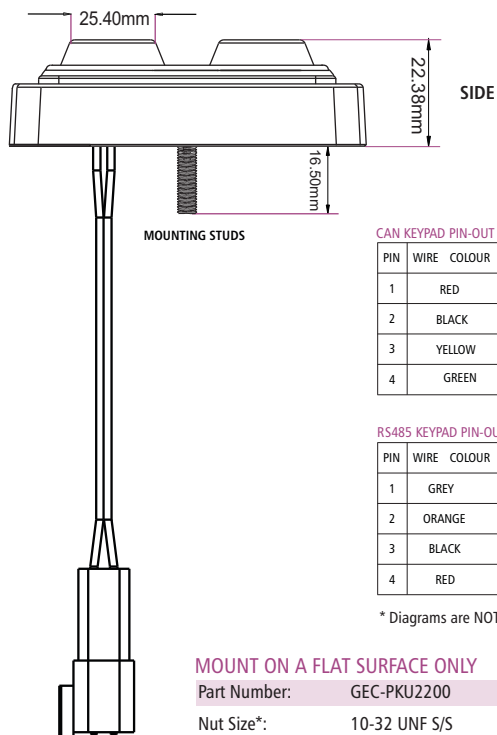

# SPECIFICATIONS

## MECHANICAL

Connector	Deutsch DT04-4P, Molex 19418-0004, Micro-C and more
Switch Life	3 Million operations
Mechanical Shock	X, Y, Z 50Gs 11ms
Vibration	X, Y, Z 10 - 150Hz 0.15mm amp
Mounting Studs	#10-32 CDS-510 phosphor bronze, electroplated bright tin
Keypad	Silicone rubber with polyurethane hardcoat
Operating Temperature	-40°C to +85°C
Storage Temperature	-40°C to +85°C
Thermal Shock	-40° to +72°C @4°C/Min
Humidity	0 to 98% (no condensation)
UV Protection / Salt Spray	UVB 400 hours / Per ASTM B117
Chemical Resistance	DEET, Engine Cleaner, Isopropyl Alcohol, Suntan Lotion, Multi-Purpose Cleaner, Orange Citrus Cleaner
Ingress Protection	IP68/NEMA6
Size (Millimetres)	99mm x 99mm x 22.38mm
Weight (Grams)	210g

## DIMENSIONS

CAN KEYPAD PIN-OUT

PIN	WIRE	COLOUR	FUNCTION
1	RED		+12/24Vdc
2	BLACK		GROUND
3	YELLOW		CAN H
4	GREEN		CAN L

RS485 KEYPAD PIN-OUT

PIN	WIRE	COLOUR	FUNCTION
1	GREY		TxRx-
2	ORANGE		TxRx+
3	BLACK		GROUND
4	RED		+12/24 Vdc