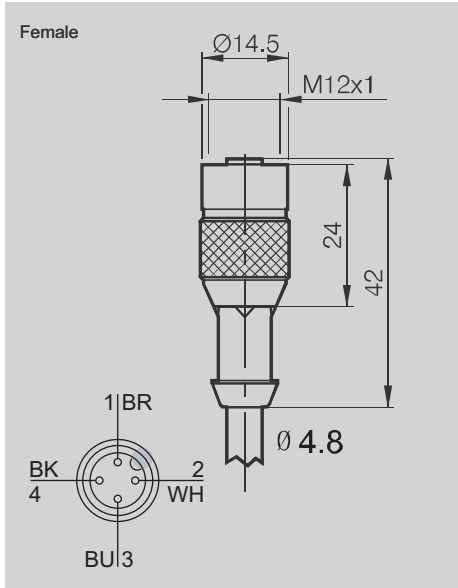

Plug-In Cables

Cables

Connector

M12 Straight 3/4 Pole (Pin)

M12 90° Angled 3/4 Pole (Pin)

- DSS-CCS-M12-F4A-3M
- DSS-CCS-M12-F4A-5M
- DSS-CCS-M12-F4A-10M

- DSS-CCA-M12-F4A-3M
- DSS-CCA-M12-F4A-5M
- DSS-CCA-M12-F4A-10M

Cable Lengths Available	3 Meter, 5 Meter, 10 Meter	3 Meter, 5 Meter, 10 Meter
No. of Cores	16X0.15	16X0.15
Section of Each Core	3(4) X 0.3mm ²	3(4) X 0.3mm ²
Material (Cable/Injection)	PVC	PVC
Material (Pole/Pin)	Copper	Copper
LED Lamp	NO	NO
Rated Voltage	DC 12~220V	DC 12~220V
Resistance of Each Core	17.24 X 10 ⁻³ Ω	17.24 X 10 ⁻³ Ω
Installation Strength	>200 MΩ	>200 MΩ
IP Rating (Cable/Injection)	IP67/IP65	IP67/IP65