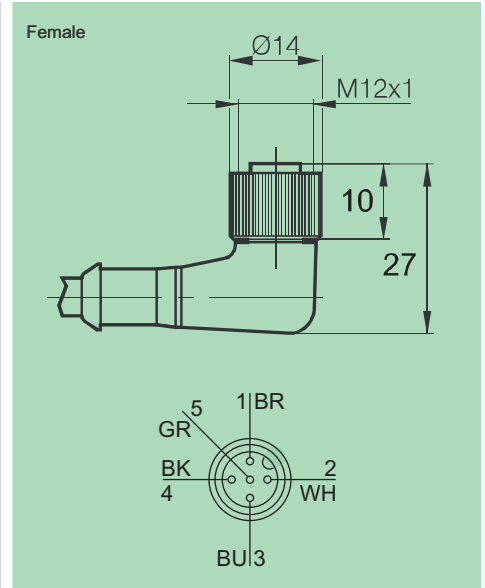

Plug-In Cables

Cables

Connector

M12 Straight 3/4 Pole (Pin)

M12 90° Angled 3/4 Pole (Pin)

- DSS-CCS-M12-F4A-3M
- DSS-CCS-M12-F4A-5M
- DSS-CCS-M12-F4A-10M

- DSS-CCA-M12-F4A-3M
- DSS-CCA-M12-F4A-5M
- DSS-CCA-M12-F4A-10M

Cable Lengths Available	3 Meter, 5 Meter, 10 Meter	3 Meter, 5 Meter, 10 Meter
No. of Cores	16X0.15	16X0.15
Section of Each Core	3(4) X 0.3mm ²	3(4) X 0.3mm ²
Material (Cable/Injection)	PVC	PVC
Material (Pole/Pin)	Copper	Copper
LED Lamp	NO	NO
Rated Voltage	DC 12~220V	DC 12~220V
Resistance of Each Core	17.24 X 10 ⁻³ Ω	17.24 X 10 ⁻³ Ω
Installation Strength	>200 MΩ	>200 MΩ
IP Rating (Cable/Injection)	IP67/IP65	IP67/IP65