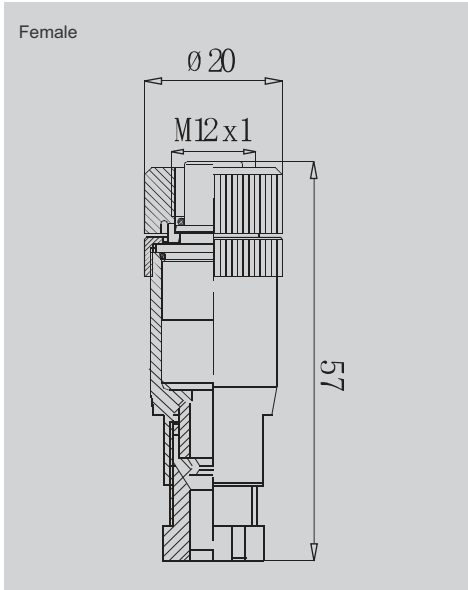

Joining Connectors

Connectors

Connector	M12 Female 4 Poles (Pins)	M12 Male 4 Poles (Pins)
-----------	------------------------------	----------------------------

DSS-CCS-F-4A

DSS-CCS-M-4A

Cable	User Connect	User Connect
No. of Poles/Pins	3 or 4	3 or 4
Material of Housing	ABS	ABS
Material (Pole/Pin)	Nickle Plated Brass	Nickle Plated Brass
LED Lamp	NO	NO
Rated Voltage	AC/DC 12~250V	AC/DC 12~250V
Rated Current	AC 3A	AC 3A
Connection Method	Terminals	Terminals
Installation Strength	>200 MΩ	>200 MΩ
IP Rating (Housing)	IP67	IP67