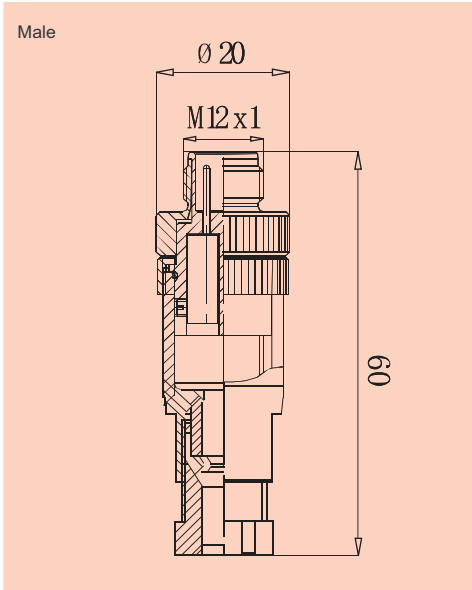

Joining Connectors

Connectors

Connector	M12 Female 4 Poles (Pins)	M12 Male 4 Poles (Pins)
-----------	------------------------------	----------------------------

DSS-CCS-F-4A

DSS-CCS-M-4A

Cable	User Connect	User Connect
No. of Poles/Pins	3 or 4	3 or 4
Material of Housing	ABS	ABS
Material (Pole/Pin)	Nickle Plated Brass	Nickle Plated Brass
LED Lamp	NO	NO
Rated Voltage	AC/DC 12~250V	AC/DC 12~250V
Rated Current	AC 3A	AC 3A
Connection Method	Terminals	Terminals
Installation Strength	>200 MΩ	>200 MΩ
IP Rating (Housing)	IP67	IP67